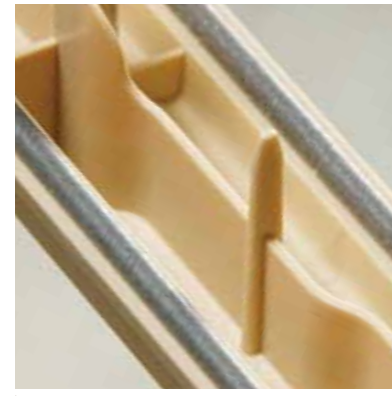

Material Performance

- Designed and tested to withstand extreme temperatures, safe for storm door applications
- Can use with dark finishes without risk of deformation
- Optimized rib structure improves frame stiffness and design pressure performance

Ease of Assembly

Ease of Assembly

- Designed to ensure rapid and accurate alignment of the outer and inner frames
- Design allows for easy adjustments and removal resulting in less time and money spent on field replacements
- Inner frame requires no staining or painting and features Western Reflections' SS material

Dry Glaze Seal

- Features a foam gasket system that is air and watertight
- Precision-applied seal will not squeeze out
- Dry glaze seal allows for easy field replacement and reuse of system components
- Extreme weather tested